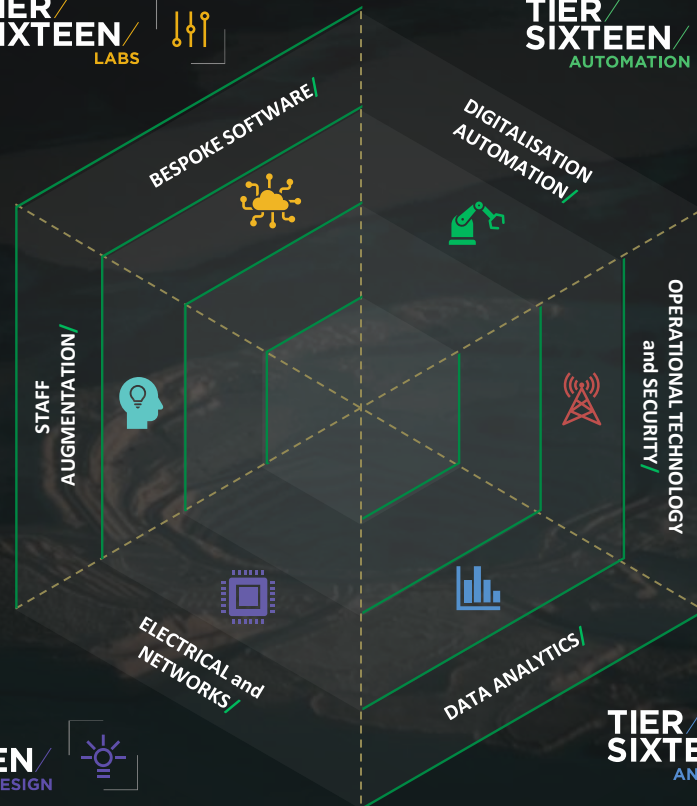

Engineered software application to enhance operational workflows.

- ❖ Bespoke software utilities and packages
- ❖ OT integration to legacy data sources
- ❖ Proof of Concept solutions

Control system design, implementation, optimisation, commissioning and support of client's choices in leading global automation technologies.

- ❖ PLC / RTU
- ❖ SCADA / HMI
- ❖ Historians
- ❖ IEDs

The blended workforce of today for tomorrow's digital age through secondment of technical specialists and consulting services.

- ❖ Control System/Network Engineers
- ❖ Infrastructure Specialists
- ❖ IT Infrastructure Advisory
- ❖ OT Advisory
- ❖ OT Software Application Services
- ❖ OT Networking & Infrastructure Services
- ❖ OT Business Case and Analysis
- ❖ OT Peer Review and Assurance
- ❖ PCS Package Engineering
- ❖ PCS Completions Management

Industrial networking ,OT and Security services to facilitate the integration of process technology onto production networks.

- ❖ Cloud Data Centers
- ❖ Networks
- ❖ Wireless
- ❖ Infrastructure
- ❖ Threat and Technology Assessment
- ❖ ICS Asset Inventory Development
- ❖ ICS Security Risk Assessment
- ❖ ICS Network Architecture Review
- ❖ ICS Asset Criticality Analysis
- ❖ ICS Security Architecture

Design services for industrial automation, low voltage electrical and communications networks.

- ❖ PLC Panels
- ❖ Low voltage MCCs
- ❖ Data Centers
- ❖ Communication Networks
- ❖ IIOT

The collection, analysis, organisation and presentation of operational data sets generated from industrial operations.

- ❖ Dashboards
- ❖ Reporting
- ❖ Data Integration
- ❖ Downtime Analysis
- ❖ Asset Monitoring